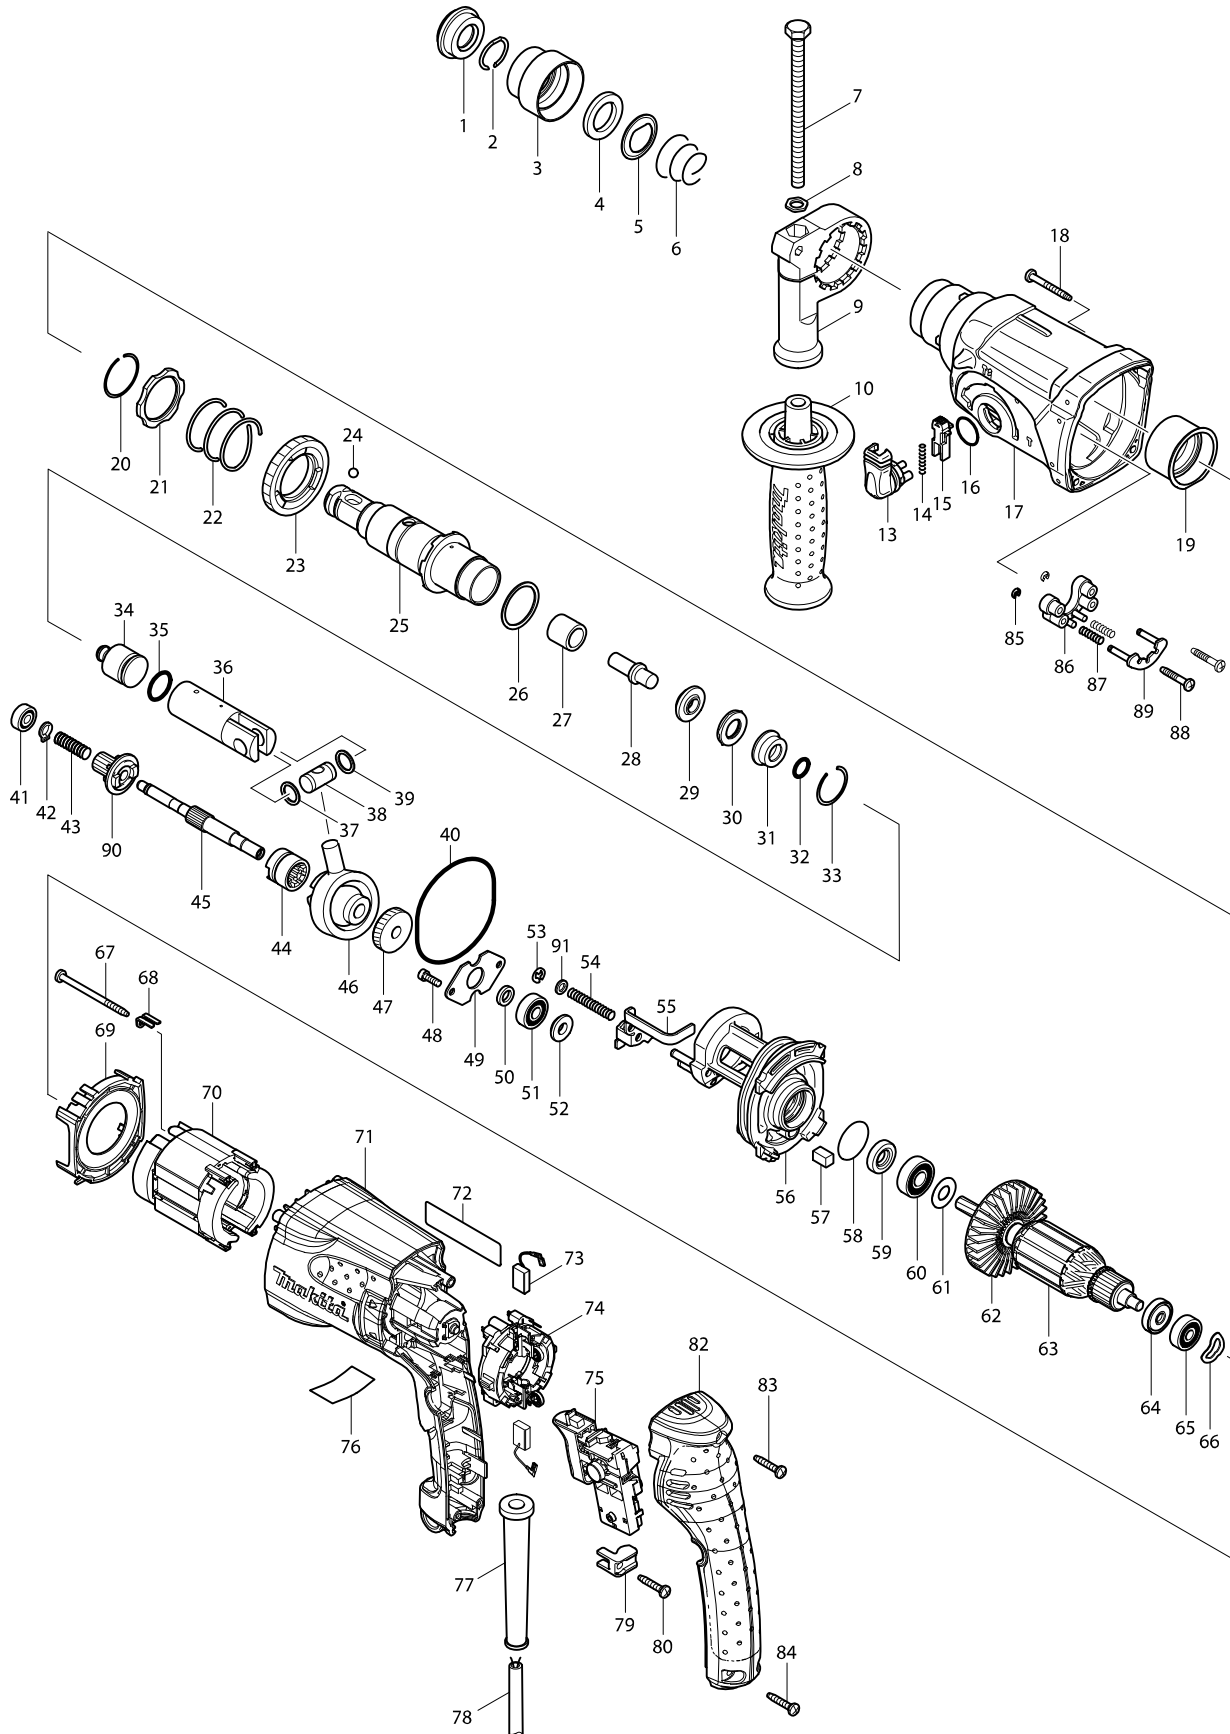

# Model No. HR2470 ROTARY HAMMER 24MM