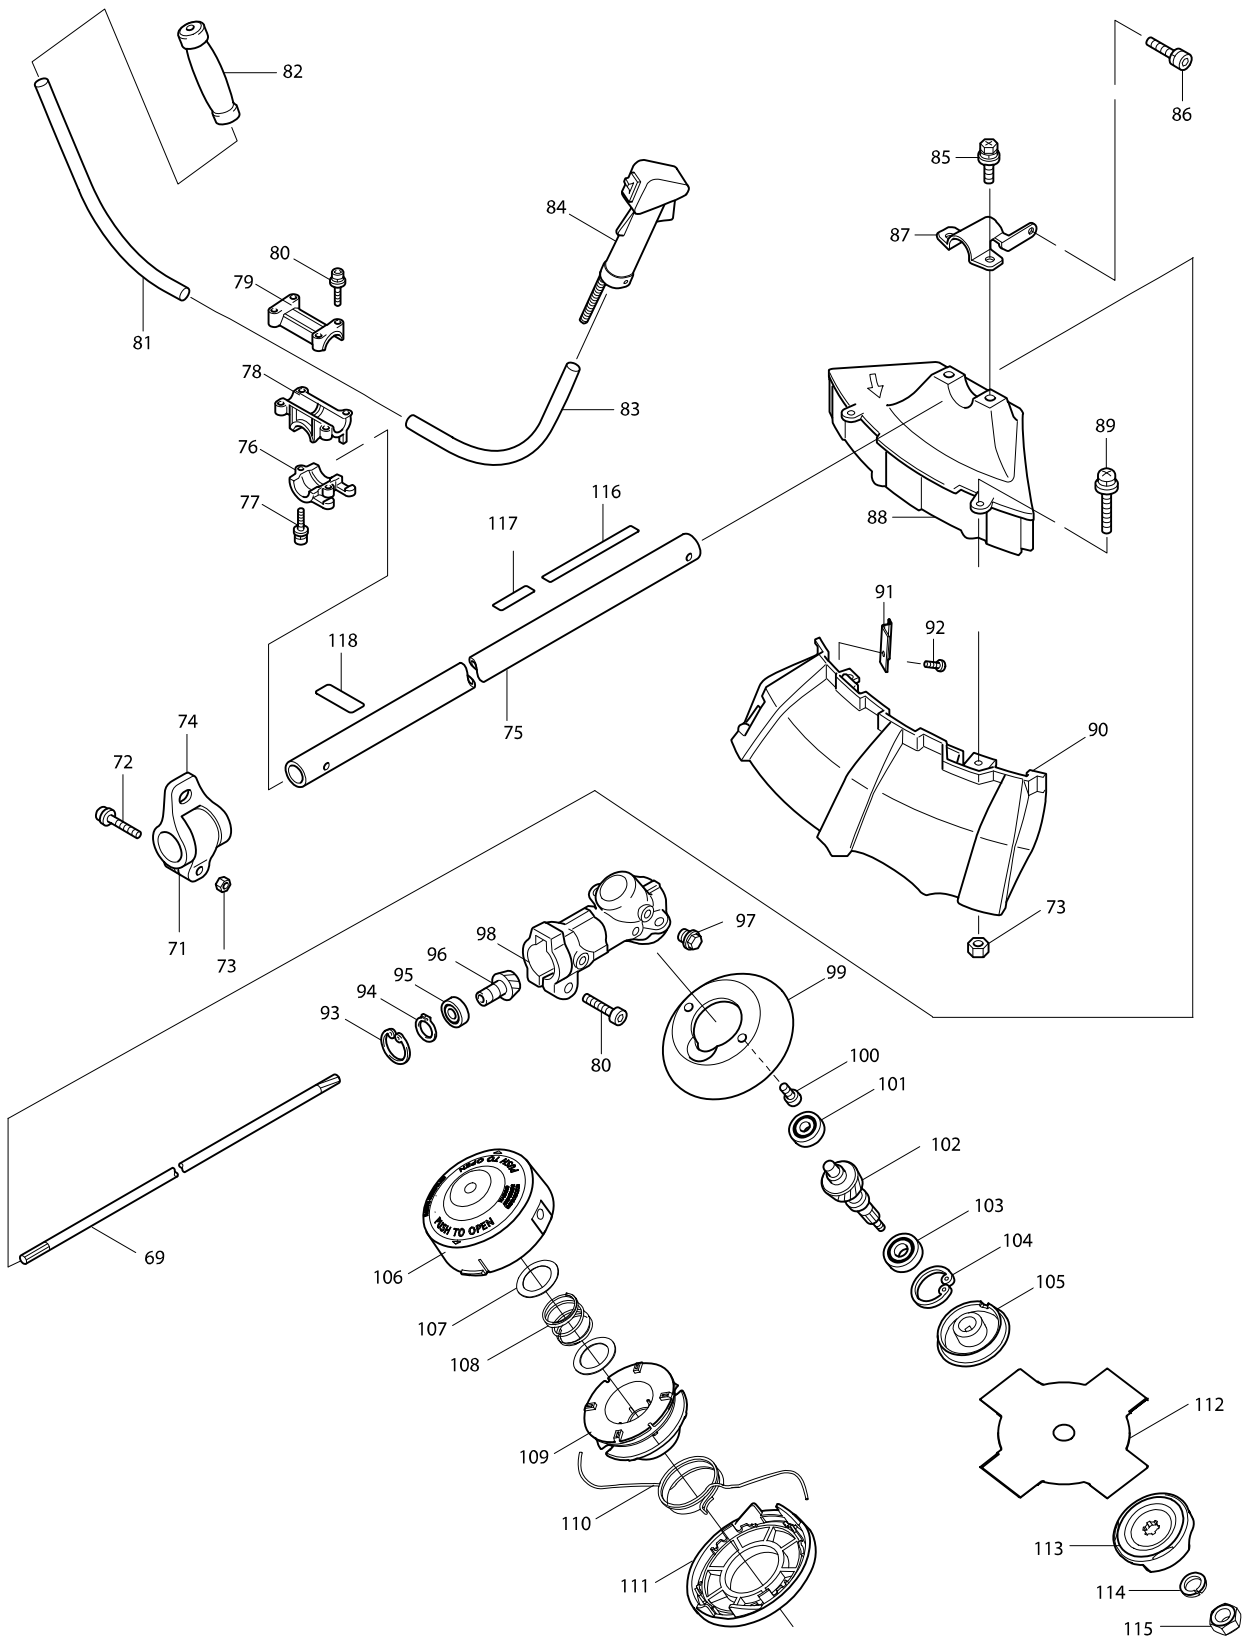

Model No. EM2500U BRUSH CUTTER

Model No. EM2500U BRUSH CUTTER

Model No. EM2500U BRUSH CUTTER