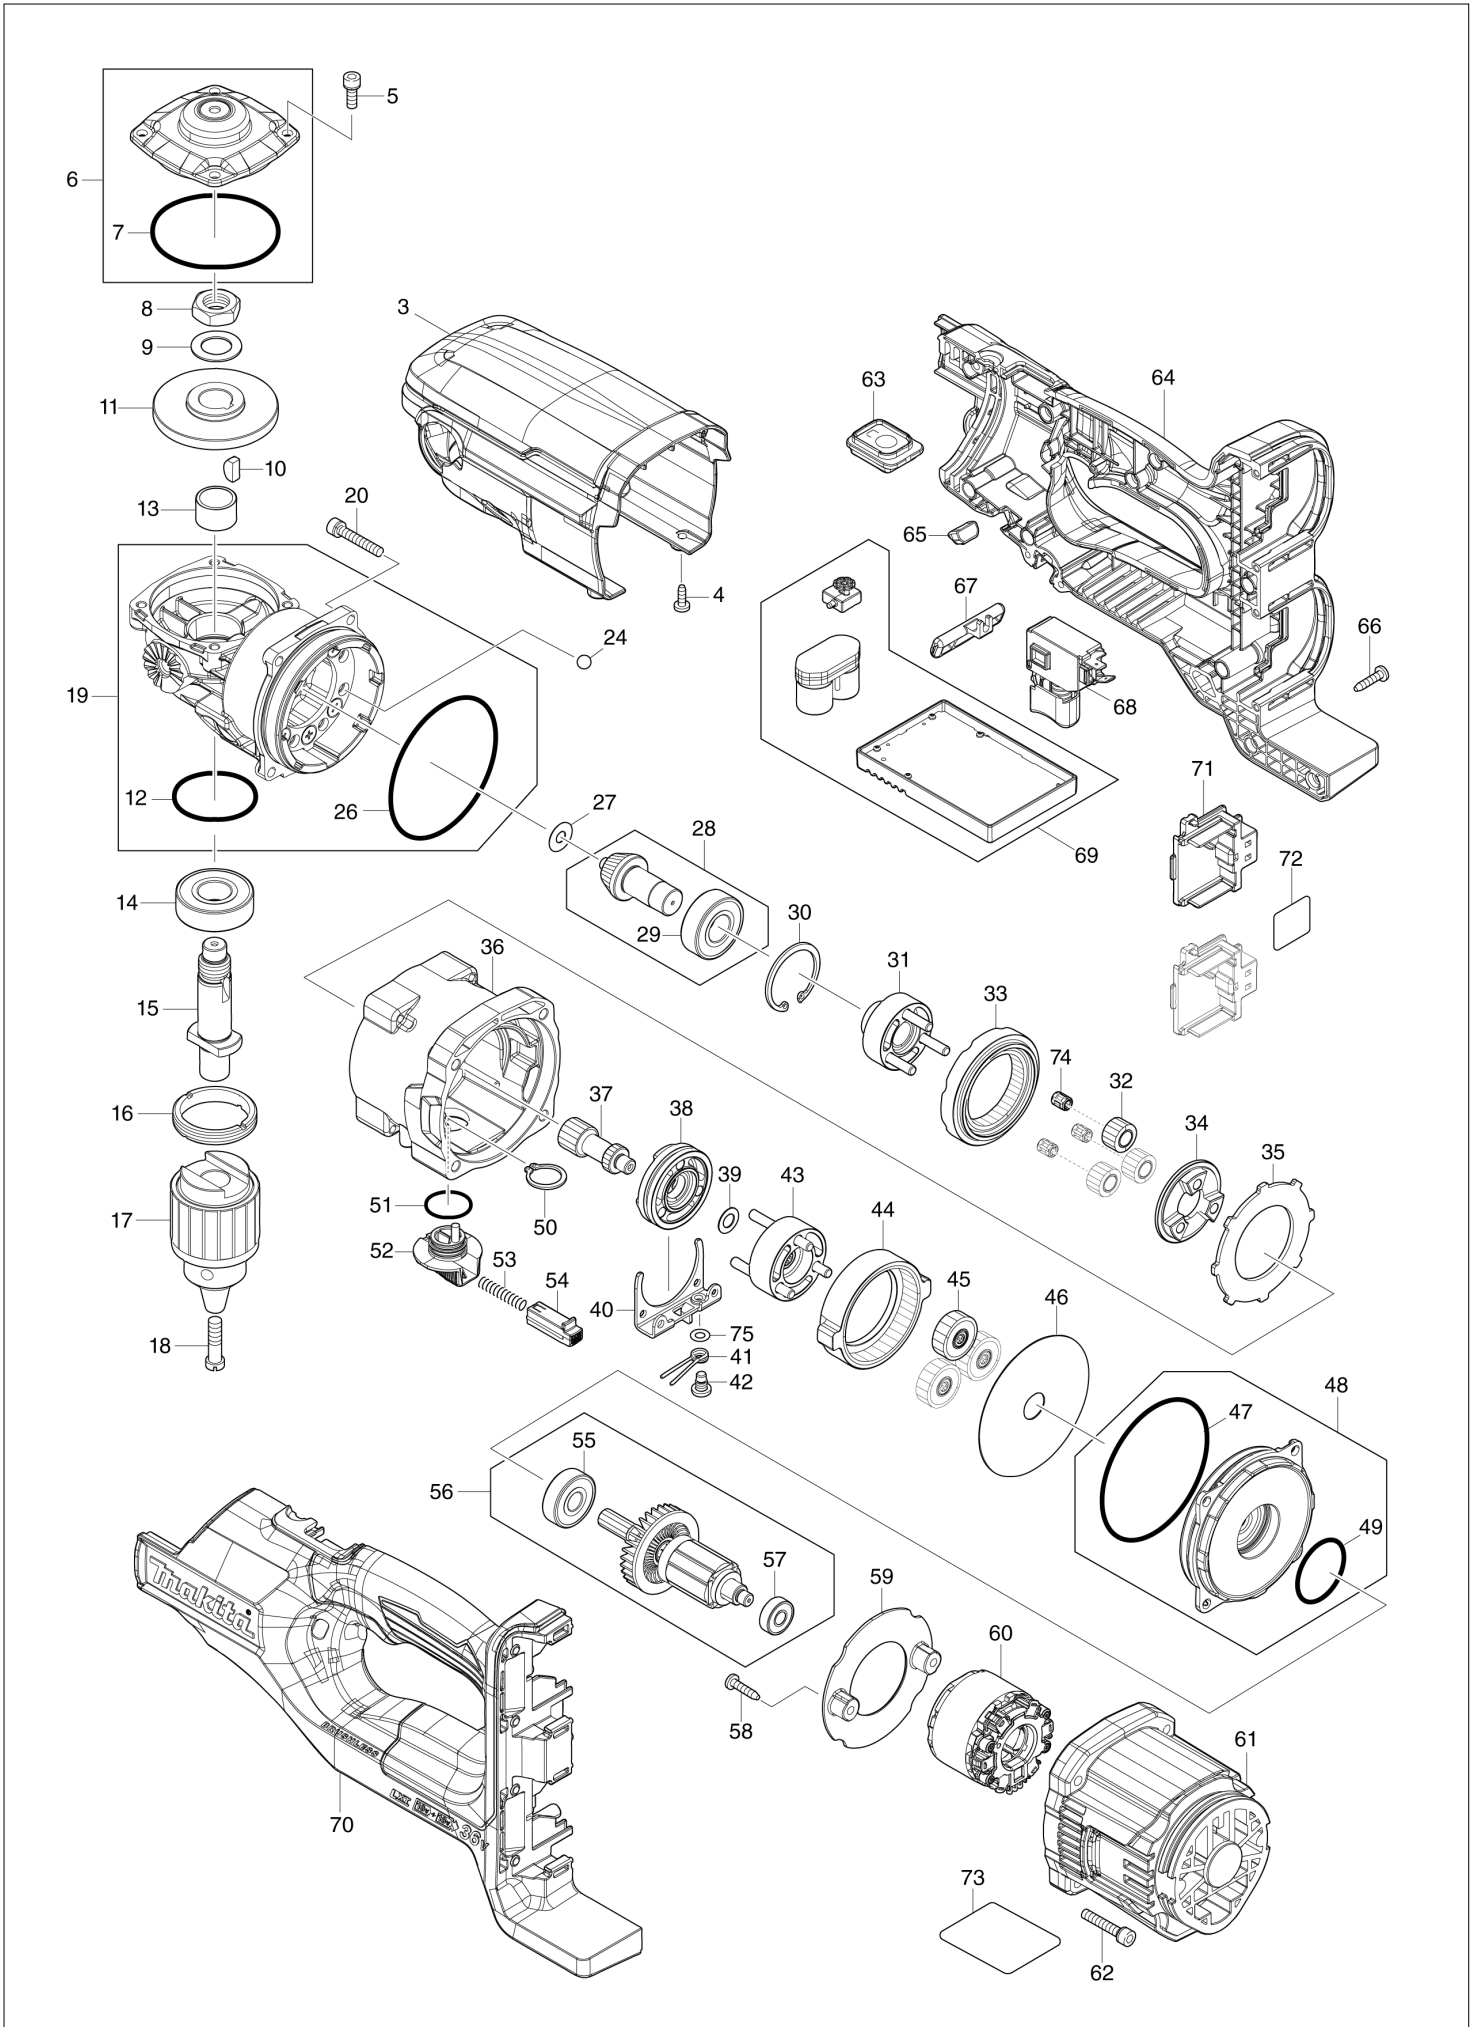

(IN) DDG460 / CORDLESS EARTH AUGER